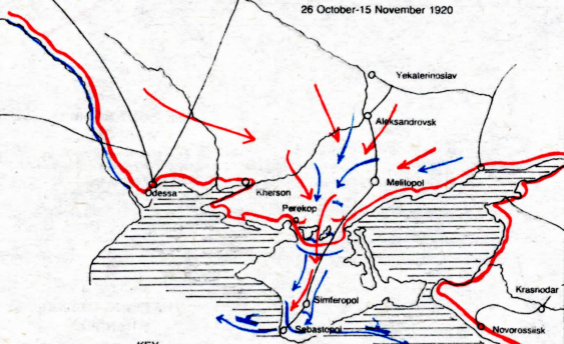

# OPERATIONS OF RED ARMY ON THE SOUTHERN FRONT

26 October-15 November 1920

### KEY

-  Line of front of Red Army 26 October 1920
-  Line of front of enemy 26 October 1920
-  Enemy fortifications
-  Red Army " "
-  Direction of Red Army advance
-  Direction of enemy retreat
-  Embarkation of Wrangel's forces 10-14 November 1920